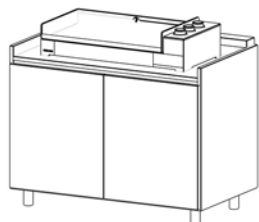

MODULES CUISSON

Module Plancha Forge Adour
Premium G60

Finition	Habillage	N° article	
HPL	Anthracite	OP5HAPC120	
	Blanc	OP5HBPC120	
	Cambridge Oak	OP5HCPC120	
	Industrial	OP5HIPC120	
	Noir	OP5HNPC120	
	Vulcano	OP5HVPC120	
	Zebrano Grigio	OP5HZPC120	
	Inox	-	OP5IPC120
Millboard	Antik Oak	OP5MAPC120	
	Burnt Cedar	OP5MBPC120	
	Coppered Oak	OP5MCPC120	
	Golden Oak	OP5MGPC120	
	Smoked Oak	OP5MSPC120	

Finition	Inox	Inox	Inox
N° article	OP5IOFP105	OP5IOFP76	OP5IOKAM