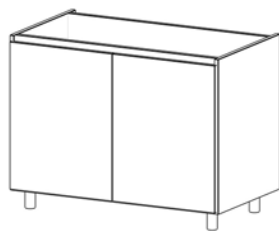

Module 2 Portes Battantes + 1
tablette int. 1206mm

Finition	Habillage	N° article	
HPL	Anthracite	OP5HA2P91	
	Cambridge Oak	OP5HC2P91	
	Industrial	OP5HI2P91	
	Noir	OP5HN2P91	
	Vulcano	OP5HV2P91	
	Zebrano Grigio	OP5HZ2P91	
	Inox	-	OP5I2P91
Millboard	Antik Oak	OP5MA2P91	
	Burnt Cedar	OP5MB2P91	
	Coppered Oak	OP5MC2P91	
	Golden Oak	OP5MG2P91	
	Smoked Oak	OP5MS2P91	

Finition	Habillage	N° article
HPL	Anthracite	OP5HA2P120
	Blanc	OP5HB2P120
	Cambridge Oak	OP5HC2P120
	Industrial	OP5HI2P120
	Noir	OP5HN2P120
	Vulcano	OP5HV2P120
	Zebrano Grigio	OP5HZ2P120
Inox	-	OP5I2P120
Millboard	Antik Oak	OP5MA2P120
	Burnt Cedar	OP5MB2P120
	Coppered Oak	OP5MC2P120
	Golden Oak	OP5MG2P120
	Smoked Oak	OP5MS2P120